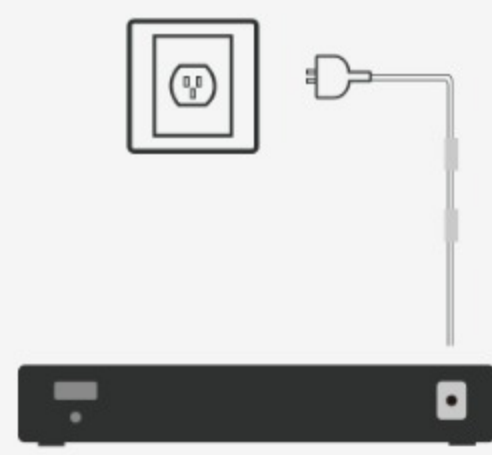

Plug and Play, Expand Your Gigabit Network

8-Port Gigabit Desktop Switch

TL-SG108

Conveniently Conduct Business

The TL-SG108 Desktop Switch provides an easy way to increase the speed of your network server and backbone connections. Whether you are at home or in the office, the TL-SG108 helps you deal with your business quickly and easily, any time.

Plug and Play, No Configuration Required

A plug-and-play design makes for easy deployment, no technician needed. Auto-negotiation on each port senses the link speed of a network device and intelligently adjusts to ensure full compatibility and optimal performance.

(1) Plug In

(2) Connect Devices

(3) Enjoy

Eight Gigabit Ports for Faster Speeds

Increase the speed of your network with the TL-SG108 8-port Gigabit desktop switch. 8 non-blocking 10/100/1000 Mbps ports enable instant transferring of large, bandwidth intensive files without interference.

Value-Added Features Bring Unexpected Experiences

QoS for a Lag-Free Experience

Ensures smooth traffic for latency sensitive applications, such as voice and video

IGMP Snooping for Multicast Optimization

Ensures a better network experience, especially for applications like IPTV, by optimizing multimedia traffic delivery.

Long Product Life with Durable Metal Casing

Interior components of TL-SG108 are protected by high-quality metal casing to ensure a product longevity. Having passed an array of stringent reliability tests, TL-SG108 delivers switching performance you can depend on.

Compact Desktop Design

Wall-Mounting

Fanless Design

Go Green with Your Ethernet