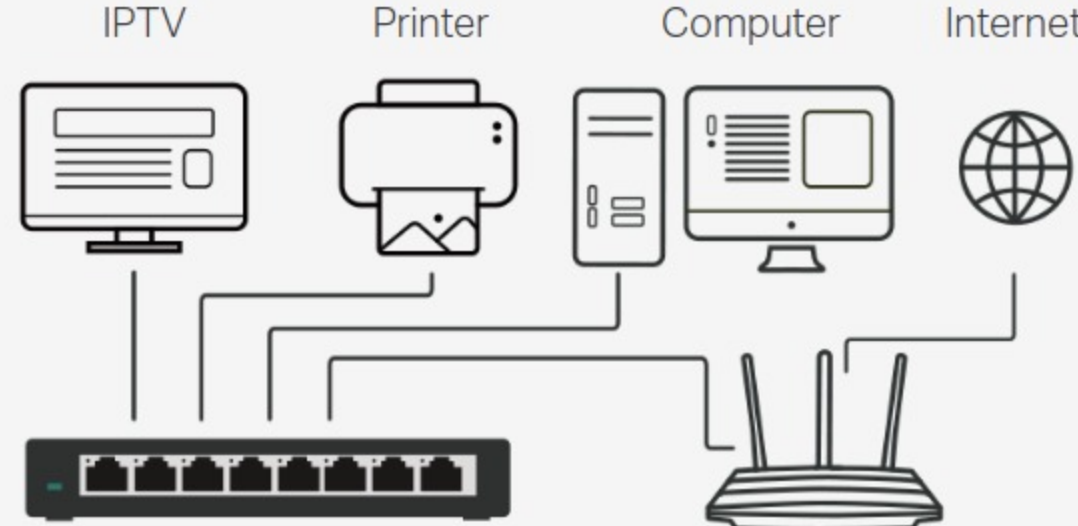

Plug and Play, No Configuration Required

A plug-and-play design makes for easy deployment, no technician needed. Auto-negotiation on each port senses the link speed of a network device and intelligently adjusts to ensure full compatibility and optimal performance.

(1) Plug In

(2) Connect Devices