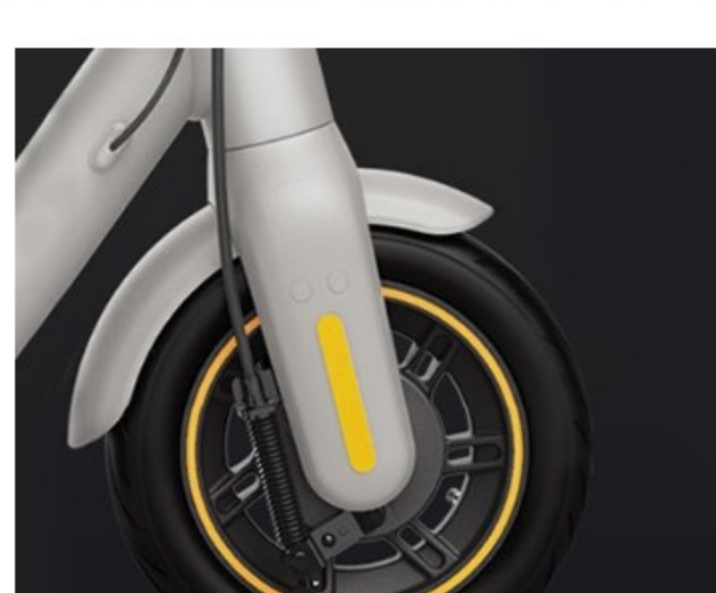

Dual Braking System

The E-ABS electric brake and rear fender brake ensure the utmost safety