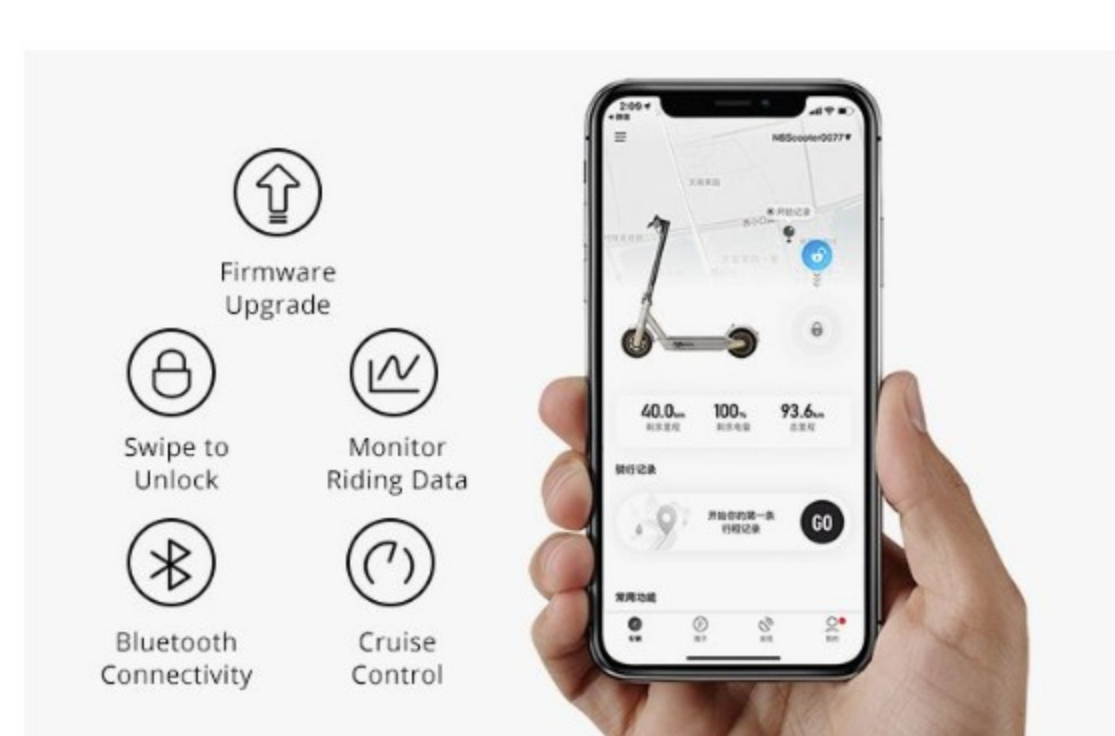

Smart Battery Management System (Smart-BMS)

With 40 high-quality 18,650 big capacity lithium batteries, the Smart Battery Management System delivers high power supply and closely monitors the battery status with multiple protection mechanisms to ensure the battery safety and to notify you for any battery alerts when needed.