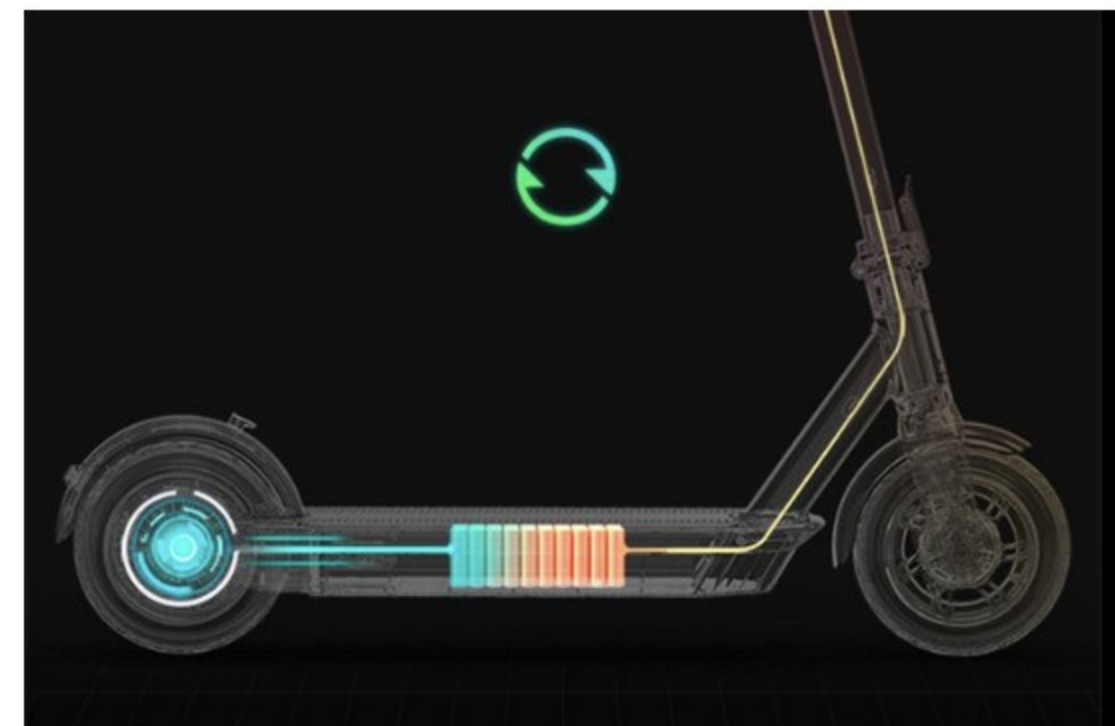

With the Bright/Dark Cut-Off Line focusing the lights at a low angle on the road, it provides extra safety when riding in the dark.

25 miles
Range

18.6 mph
Max. Speed

6.5^H
Fast Charging

10 inch
Pneumatic Tires

Classic Quick Folding System

Ninebot KickScooter MAX G30LP can be folded with ease in a mere 3 clicks. It is easy to carry on public transportation, store in your car, and take to any destination you desire effortlessly. Also, equipped with the folding mechanism of the high-end folding bikes, it is safe and durable.

LED Digital Dashboard

The LED digital dashboard can show you the battery and speed information at a glance.

Three Riding Modes to Meet Your Riding Styles

Eco, Standard, and Sports modes can be directly accessed by the intuitive LED dashboard and can be switched by two clicks, easily controlled under different riding modes.

Highly Elevated Riding Experience

The Ninebot MAX G30LP is equipped with the newly upgraded self-sealing flat-free tires, which provides an elevated driving experience with the combination of comfort and shock absorption features, designed to increase riding safety.