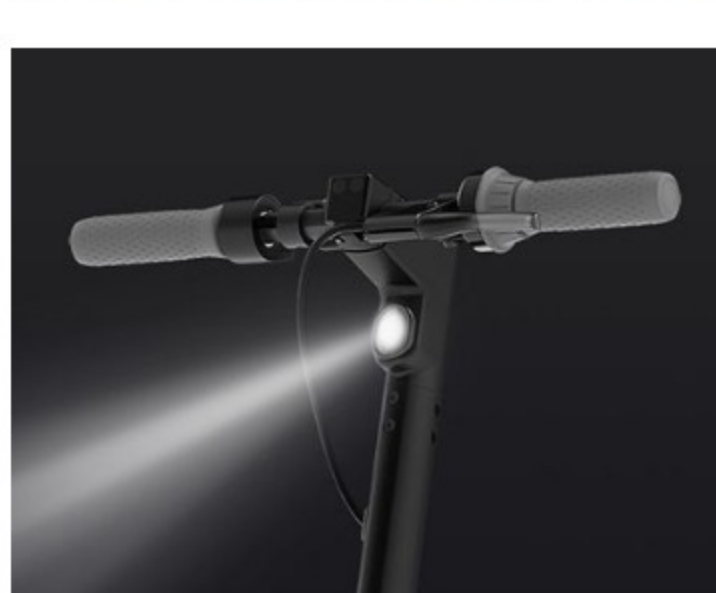

Segway-Ninebot App Connectivity

Connect the Ninebot Max G30LP with Segway-Ninebot app through Bluetooth to check your riding speed and remaining battery. You can also upgrade the scooter firmware over-the-air and monitor riding data, which enhances your overall riding experience.

2.5W Built-In Front LED Light

Upgraded 2.5w high-brightness LED light is designed to illuminate the path ahead of you and increase your visibility to others around you without dazzling them.