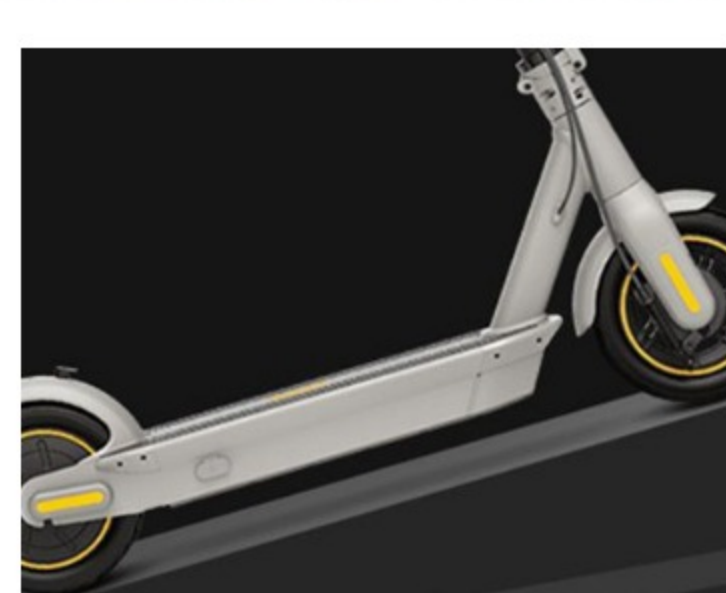

20% Hill Grade

- G30LP Gradability
- Standard Basement Slope